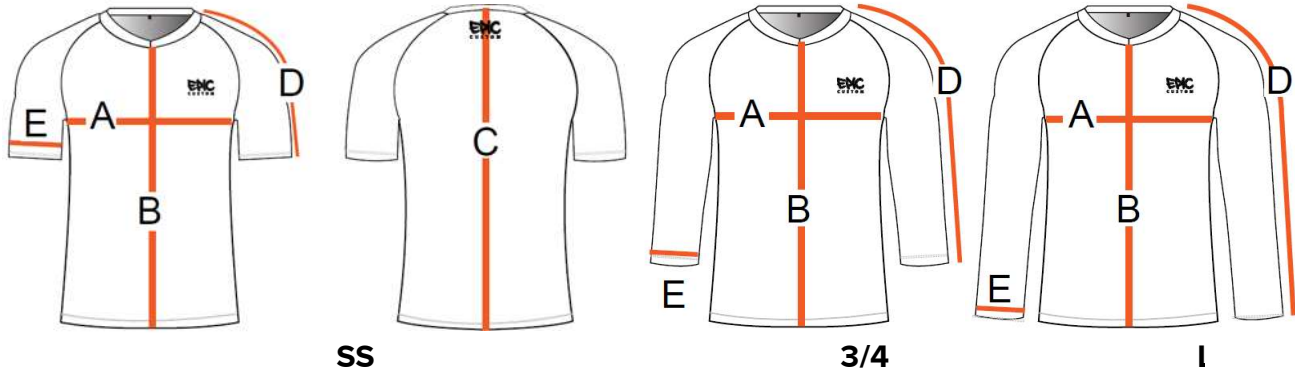

Epic-GO MTB Jerseys

MTB Jerseys (Short - 3/4 - Long Sleeved) Men's								
Size (measurements in CM)	XS	S	M	L	XL	2XL	3XL	4XL
A 1/2 Chest	49	51	53	55	57	59	61	63
B Front Body Length	59	61	63	65	67	69	71	73
C Back Body Length	70	72	74	76	77	78	79	80
LONG SLEEVES								
D Sleeve Length	75.5	77	78.5	80	81.5	83	84.5	86
E 1/2 Sleeve Opening	11	11.5	12	12.5	13	13.5	14	14.5
3/4 SLEEVES								
D Sleeve Length	54.5	56	57.5	59	60.5	62	63.5	65
E 1/2 Sleeve Opening	13	13.5	14	14.5	15	15.5	16	16.5
SHORT SLEEVES								
D Sleeve Length	35	36	37	38	39	40	41	42
E 1/2 Sleeve Opening	15.5	16.5	17	18	19	19.5	20.5	21

MTB Jerseys (Short - 3/4 - Long Sleeved) Women's								
Size (measurements in CM)	XS	S	M	L	XL	2XL	3XL	4XL
A 1/2 Chest	47	49	51	53	55	57	59	61
B Front Body Length	57	59	61	63	65	67	69	71
C Back Body Length	68	70	72	74	76	77	78	79
LONG SLEEVES								
D Sleeve Length	74	75.5	77	78.5	80	81.5	83	84.5
E 1/2 Sleeve Opening	10.5	11	11.5	12	12.5	13	13.5	14
3/4 SLEEVES								
D Sleeve Length	53	54.5	56	57.5	59	60.5	62	63.5
E 1/2 Sleeve Opening	12.5	13	13.5	14	14.5	15	15.5	16
SHORT SLEEVES								
D Sleeve Length	34	35	36	37	38	39	40	41
E 1/2 Sleeve Opening	14.5	15.5	16.5	17	18	19	19.5	20.5

MTB Jerseys (SS - 3/4 - LS) YOUTH				
Size (measurements in CM)	S	M	L	XL
A 1/2 Chest	39	41	43	45
B Front Body Length	49	51	53	55
C Back Body Length	57	59	61	63
LONG SLEEVES				
D Sleeve Length	54	55.5	57	58.5
E 1/2 Sleeve Opening	8	8.5	9	9.5
3/4 SLEEVES				
D Sleeve Length	39	41	43	45
E 1/2 Sleeve Opening	13	13.5	14	14.5
SHORT SLEEVES				
D Sleeve Length	31	32	33	34
E 1/2 Sleeve Opening	11.5	12	12.5	13

Note: All dimensions are in a 'relaxed' state, and will stretch fit beyond these dimensions.