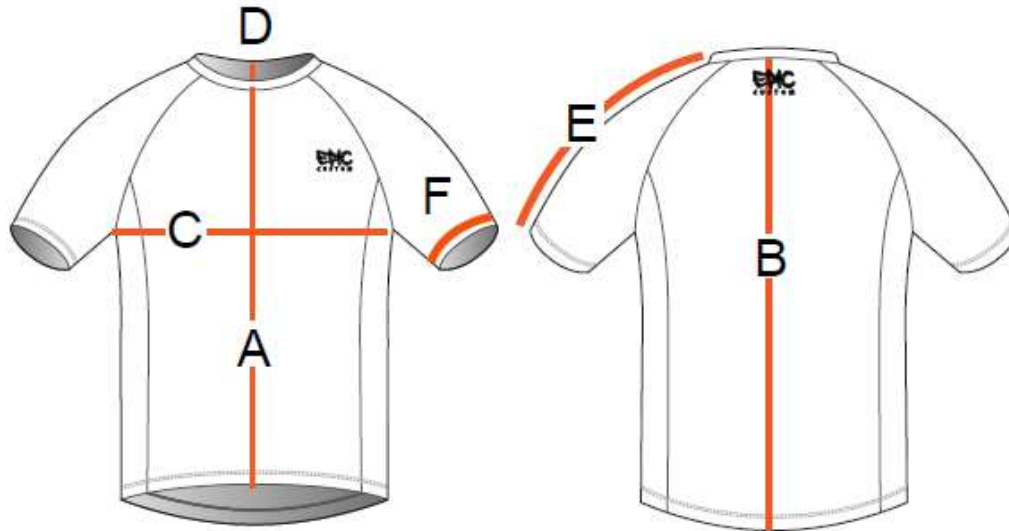

Epic-GO-Run Running Shirts

Epic-GO Running Shirts (Men's)								
Size (measurements in CM)	XS	S	M	L	XL	2XL	3XL	4XL
A Front Body (under collar)	61	63	65	67	69	71	73	75
B Back Body (from shoulder)	71	73	75	77	79	81	83	85
C 1/2 Chest	48.5	50.5	52.5	54.5	56.5	58.5	60.5	62.5
D Collar depth	6.5	7	7.5	8	8.5	9	9.5	10
E Sleeve Length	36	37.5	39	40.5	42	43.5	45	46.5
F 1/2 Sleeve Opening	14	15	16	17	18	19	20	21

Epic-GO Running Shirts (Women's)								
Size (measurements in CM)	XS	S	M	L	XL	2XL	3XL	4XL
A Front Body (under collar)	57	57.5	58	58.5	59	59.5	60	60.5
B Back Body (from shoulder)	70	71	72	73.5	75	76.5	77.5	79
C 1/2 Chest	44	46	48	50	52	54	56	58
D Collar depth	6	6.5	7	7.5	8	8.5	9	9.5
E Sleeve Length	31	32.5	34	35.5	37	38.5	40	41.5
F 1/2 Sleeve Opening	12	13	14	15	16	17	18	19

Epic-GO Running Shirts (YOUTH)			
Size (measurements in CM)	XS	S	M
A Front Body (under collar)	52	54	56
B Back Body (from shoulder)	58	60	62
C 1/2 Chest	38	40	42
D Collar depth	4	4.5	5
E Sleeve Length	30	31.5	33
F 1/2 Sleeve Opening	10	10.5	11

Note: All dimensions are in a 'relaxed' state, and will stretch fit beyond these dimensions.