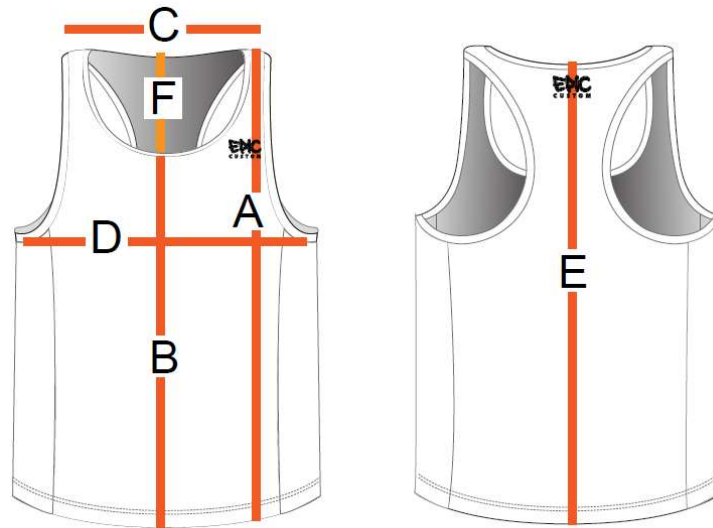

## Epic-GO-Run Running Vests

Epic-GO Running Vests (Men's)								
Size (measurements in CM)	XS	S	M	L	XL	2XL	3XL	4XL
<b>A</b> Front Body (from shoulder)	62	64	66	68	70	72	74	76
<b>B</b> Front Body (under collar)	52	53.5	55	56.5	58	59.5	61	62.5
<b>C</b> Shoulder width	24	24.5	25	25.5	26	26.5	27	27.5
<b>D</b> 1/2 Chest	46	48	50	52	54	56	58	60
<b>E</b> Back length(under collar)	61	63	65	67	69	71	73	75
<b>F</b> Collar depth	9	9.5	10	10.5	11	11.5	12	12.5

Epic-GO Running Vests (Women's)								
Size (measurements in CM)	XS	S	M	L	XL	2XL	3XL	4XL
<b>A</b> Front Body (from shoulder)	61	63	65	67	69	71	73	75
<b>B</b> Front Body (under collar)	48	50	52	54	56	58	60	62
<b>C</b> Shoulder width	26	26.5	27	27.5	28	28.5	29	29.5
<b>D</b> 1/2 Chest	42	44	46	48	50	52	54	56
<b>E</b> Back length(under collar)	60	62	64	66	68	70	72	74
<b>F</b> Collar depth	13	13	13.5	13.5	14	14	14.5	14.5

Epic-GO Running Vests (YOUTH)			
Size (measurements in CM)	XS	S	M
<b>A</b> Front Body (from shoulder)	58	60	62
<b>B</b> Front Body (under collar)	46	48	50
<b>C</b> Shoulder width	25.5	26	26.5
<b>D</b> 1/2 Chest	38	40	42
<b>E</b> Back length(under collar)	58	60	62
<b>F</b> Collar depth	12.5	13	13

**Note: All dimensions are in a 'relaxed' state, and will stretch fit beyond these dimensions.**