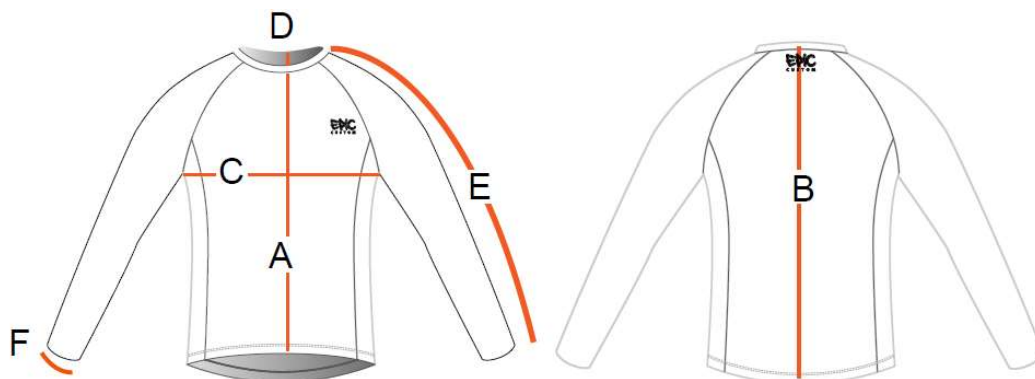

Epic-GO-Run Running Shirts LS (Long Sleeved)

Epic-GO Running Shirts LS (Men's)

Size (measurements in CM)	XS	S	M	L	XL	2XL	3XL	4XL
A Front Body (under collar)	61	63	65	67	69	71	73	75
B Back Body (from shoulder)	71	73	75	77	79	81	83	85
C 1/2 Chest	48.5	50.5	52.5	54.5	56.5	58.5	60.5	62.5
D Collar depth	6.5	7	7.5	8	8.5	9	9.5	10
E Sleeve Length	77.5	79	80.5	82	83.5	85	86.5	88
F 1/2 Sleeve Opening	10	10.5	11	12	12.5	13	13.5	14

Epic-GO Running Shirts LS (Women's)

Size (measurements in CM)	XS	S	M	L	XL	2XL	3XL	4XL
A Front Body (under collar)	57	57.5	65	67	69	71	73	75
B Back Body (from shoulder)	70	71	52	54	56	58	60	62
C 1/2 Chest	44	46	27	27.5	28	28.5	29	29.5
D Collar depth	6	6.5	50	52	54	56	58	60
E Sleeve Length	68.5	70	71.5	73	74.5	76	77.5	79
F 1/2 Sleeve Opening	9.5	10	10.5	11	11.5	12	12.5	13

Note: All dimensions are in a 'relaxed' state, and will stretch fit beyond these dimensions.