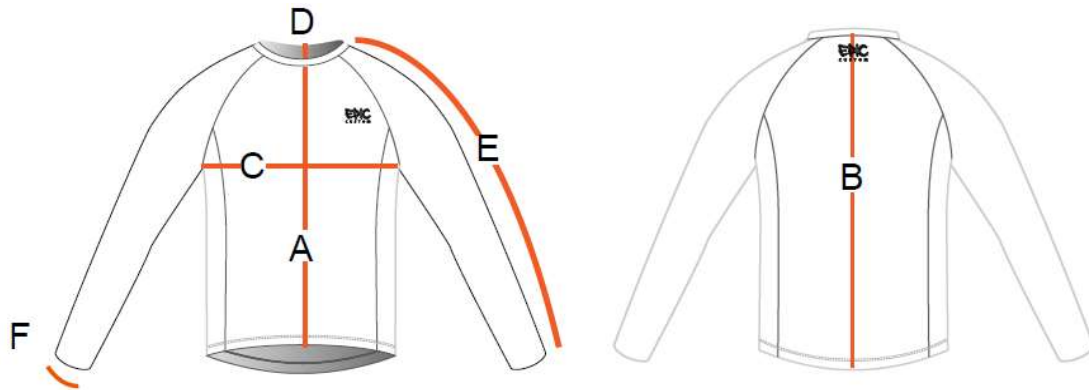

Epic-GO-Run Running Shirts LS (Long Sleeved)

Epic-GO Running Shirts LS (Men's)

Size (measurements in CM)	XS	S	M	L	XL	2XL	3XL	4XL
A Front Body (under collar)	61	63	65	67	69	71	73	75
B Back Body (from shoulder)	71	73	75	77	79	81	83	85
C 1/2 Chest	48.5	50.5	52.5	54.5	56.5	58.5	60.5	62.5
D Collar depth	6.5	7	7.5	8	8.5	9	9.5	10
E Sleeve Length	77.5	79	80.5	82	83.5	85	86.5	88
F 1/2 Sleeve Opening	10	10.5	11	12	12.5	13	13.5	14

Epic-GO Running Shirts LS (Women's)

Size (measurements in CM)	XS	S	M	L	XL	2XL	3XL	4XL
A Front Body (under collar)	57	57.5	65	67	69	71	73	75
B Back Body (from shoulder)	70	71	52	54	56	58	60	62
C 1/2 Chest	44	46	27	27.5	28	28.5	29	29.5
D Collar depth	6	6.5	50	52	54	56	58	60
E Sleeve Length	68.5	70	71.5	73	74.5	76	77.5	79
F 1/2 Sleeve Opening	9.5	10	10.5	11	11.5	12	12.5	13

Note: All dimensions are in a 'relaxed' state, and will stretch fit beyond these dimensions.